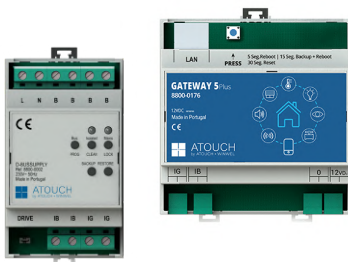

Clima control

W-THERMO	Programmable thermostat 1 zone	141.45
W-THERMO16	Wall mount programmable thermostat	141.45
W-IIRTH	Wall mount infrared thermostat	113.48
D-THERMO	DIN rail programmable thermostat	148.35
D-4THERMO	DIN rail 4-fold thermostat for radiating floor	227.90
D-8THERMO	DIN rail 8-fold thermostat for radiating floor	412.35
D-TH010V	DIN rail programmable thermostat with 0-10V output	148.35
D-3THHC	Heat pump controller exterior AC Summer/Winter cycle	227.95

Security

B-SEC	8 Zone security hub	372.90
W-4SEC	Wall mount 4-zone expander with RF	93.45
RC-4BRF	RF 4-button remote control	84.70
I-SEC	Integrator for Security Centers	110.00

Sound

D-2AFMBT	Sound unit with FM, Bluetooth and amplifier	323.50
D-2AMP	2x6W stereo amplifier	110.45