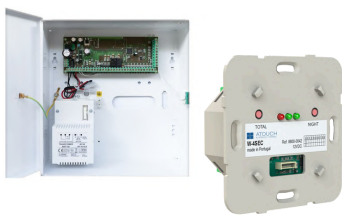

Security

B-SEC	8 Zone security hub	372.90
W-4SEC	Wall mount 4-zone expander with RF	93.45
RC-4BRF	RF 4-button remote control	84.70
I-SEC	Integrator for Security Centers	110.00