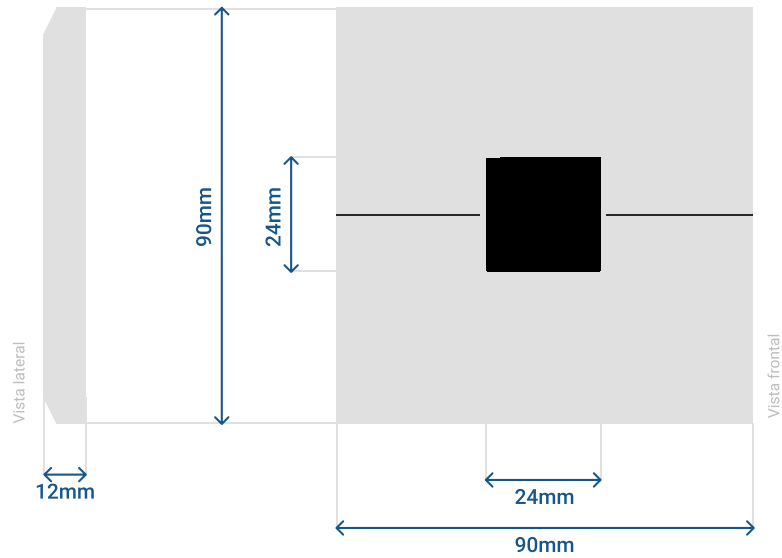

Glass touch panel for security

T-SECGx-x

Dimensions

Wiring diagram